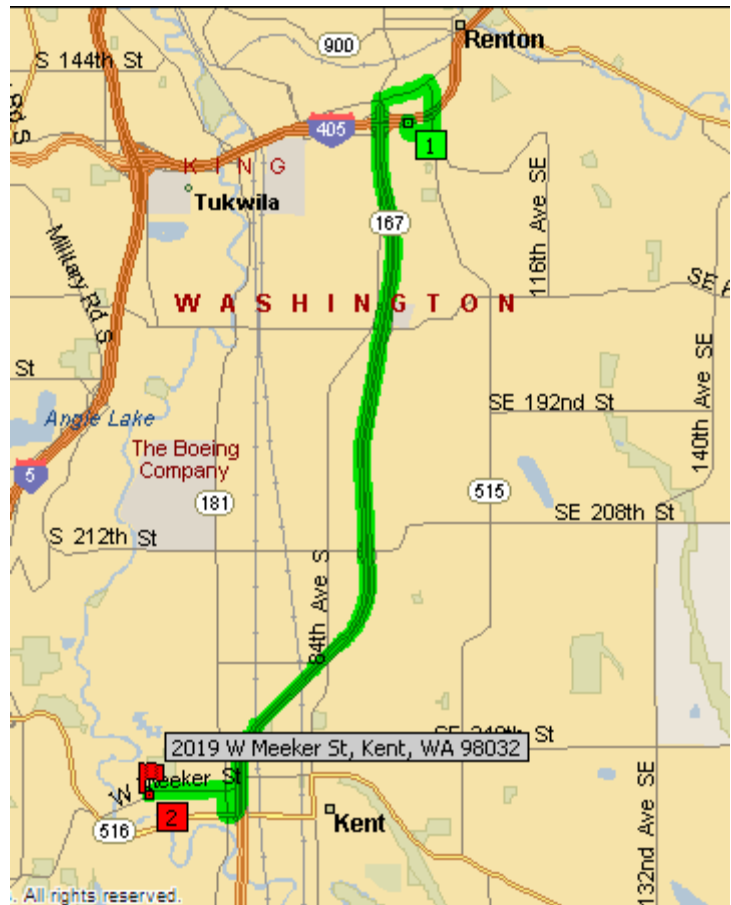

Directions:

Riverbend Golf Course
2019 W Meeker
Kent, WA 98032
(253) 854-3673

Driving Range on South
side of Meeker, Golf
Course on North side of
Meeker

From Valley Freeway 167

Take Willis Street Exit
Turn West on to SR 516 Kent
Des Moines Rd for 1 Block
Turn Right On to Washington
Avenue (1 long block).
Turn Left West onto W
Meeker Street for .7 miles

From I5

Take Exit 149
Turn East onto SR 516 Kent
DesMoines RD for 1.6 miles
Turn Left East onto W Meeker for
.5 miles